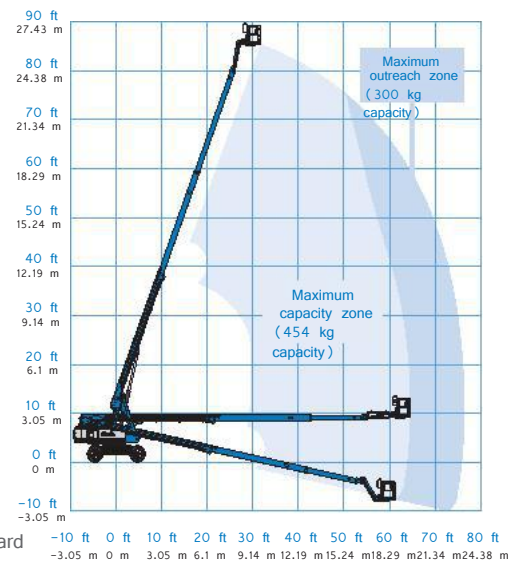

Productivity

Maximum lift capacity - unrestricted	300 kg	660 lb
- restricted	454 kg	1,000 lb
Platform rotation	160°	160°
Vertical jib rotation	135° (+ 78°)	
Turntable rotation	/- 57°	
Turntable tailswing	1.60 m	360° 5 ft 3 in
Drive speed - stowed	5.04 km/h	3.3 mph
- raised/extended	0.3 m/s	0.95 mph
Gradeability - stowed**	45%	45%
Turning radius : inside	6.55 m	21 ft 6 in
Controls	outside	
Tyres - RT foam	12V DC proportional	
	18-625, 16 ply	

Power

Power source	Deutz TD2.9 L4, 74 hp (55 kW), Stage IIIB	
Auxiliary power unit	12V DC	12V DC
Hydraulic tank capacity	150 L	40 gal
Fuel tank capacity - diesel	132 L	35 gal

Sound & Vibration Levels

Sound pressure level (ground workstation)	83 dBA	83 dBA
Sound pressure level (platform workstation)	71 dBA	71 dBA
Vibration	<2.5 m/s²	<8 ft 2 in/s²

Weight***

4WD	17,917 kg	39,500 lbs

Standards Compliance

EU Directives: 2006/42/EC - Machinery (harmonized standard EN280); 2004/108/EC (EMC); 2000/14/EC (Outdoor Noise)

Range Of Motion S-85

* The metric equivalent of working height adds 2 m to platform height. U.S. adds 6 ft to platform height.
** Gradeability applies to driving on slopes. See operator's manual for details regarding slope ratings.
*** Weight will vary depending on options and/or country standards.