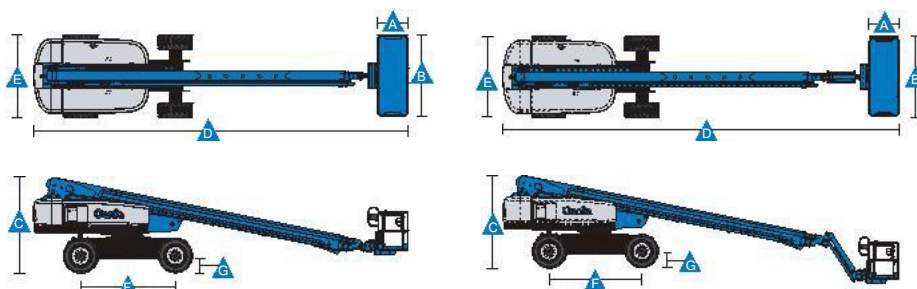

Productivity

Maximum lift capacity - unrestricted	300 kg	660 lb
- restricted	454 kg	1,000 lb
Platform rotation	160°	160°
Vertical jib rotation	135° (+ 78°)	
Turntable rotation	/- 57°	
Turntable tailswing	1.60 m	360° 5 ft 3 in
Drive speed - stowed	5.04 km/h	3.3 mph
- raised/extended	0.3 m/s	0.95 mph
Gradeability - stowed**	45%	45%
Turning radius : inside	6.55 m	21 ft 6 in
Controls	outside	
Tyres - RT foam	12V DC proportional	
	18-625, 16 ply	

Power

Power source	Deutz TD2.9 L4, 74 hp (55 kW), Stage IIIB	
Auxiliary power unit	12V DC	12V DC
Hydraulic tank capacity	150 L	40 gal
Fuel tank capacity - diesel	132 L	35 gal

Sound & Vibration Levels

Sound pressure level (ground workstation)	83 dBA	83 dBA
Sound pressure level (platform workstation)	71 dBA	71 dBA
Vibration	<2.5 m/s²	<8 ft 2 in/s²

Weight***

4WD	17,917 kg	39,500 lbs

Standards Compliance

EU Directives: 2006/42/EC - Machinery (harmonized standard EN280); 2004/108/EC (EMC); 2000/14/EC (Outdoor Noise)

Range Of Motion S-85

* The metric equivalent of working height adds 2 m to platform height. U.S. adds 6 ft to platform height.
** Gradeability applies to driving on slopes. See operator's manual for details regarding slope ratings.
*** Weight will vary depending on options and/or country standards.