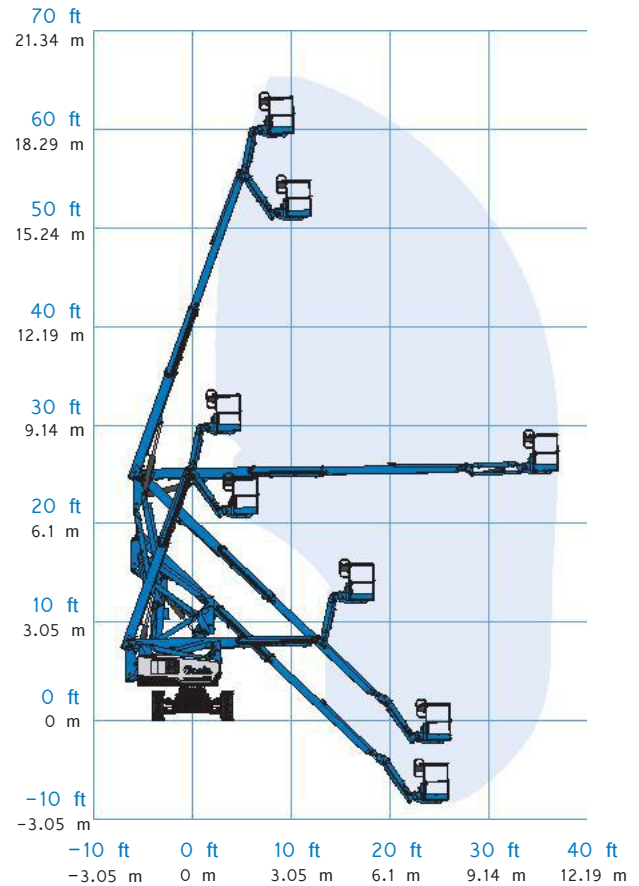

### Specifications

MODEL	Z™-60/37FE	
<b>Measurements</b>	<b>US</b>	<b>Metric</b>
Working height maximum*	65 ft 7 in	20.16 m
Platform height maximum	59 ft 7 in	18.16 m
Horizontal reach maximum	36 ft 7 in	11.15 m
Up and over clearance maximum	24 ft 3 in	7.39 m
▲ Platform length - 8 ft / 6 ft model	3 ft / 2 ft 6	0.91 m / 0.76
▲ Platform width - 8 ft / 6 ft model	in	m
▲ Height - stowed c	8 ft / 6 ft	2.44 m / 1.83
▲ Transport Height - stowed (jib tucked under)	8 ft 4 in	m
▲ Length - stowed d	8 ft 7 in	2.54 m
▲ Transport Length-Stowed (jib tucked under)	26 ft 9 in	2.62 m
▲ Wheelbase	20 ft 8 in	8.15 m
▲ Width e	8 ft 2 in	2.49 m
▲ Ground clearance -	1 ft 1 in	
<b>Productivity</b>		
Lift capacity	500 lbs	227 kg
Platform rotation	160°	
Vertical jib rotation	135°	
Turntable rotation	355° non-continuous	
Turntable tailswing - riser up	1 ft 11 in	0.58 m
Turntable tailswing - riser down	2 ft 8 in	0.81 m
Drive speed - stowed	4.0 mph	6.44 km/h
Drive speed - raised**	0.68 mph	1.09 km/h
Gradeability - 4WD -	45%	45%
stowed***	8 ft 3 in	2.51 m
Turning radius - inside	18 ft 8 in	5.69 m
Turning radius - outside	24V DC proportional	
<b>Controls</b>	355/55D625, 14	
	Ply	
<b>Power</b>		
Drive system	34 V 3-Phase	
Power source	48 V DC (eight 6V batteries)	
	390 Ah capacity (FLA standard on DC)	
	415 Ah capacity (AGM standard on FE)	
Auxiliary power unit	24 V DC (18.5kW) Kubota D1105 T4F	
Hydraulic tank capacity	diver	68.14 L
Fuel tank capacity	17 gal generator (FE 60/37)	64.5 L
<b>Weight****</b>		
Z-60/37FE	17,100 lbs	7,756 kg

Range Of Motion Z-60/37FE

\* The metric equivalent of working height adds 2 m to platform height. U.S. adds 6 ft to platform height.  
 \*\* In lift mode (platform raised), the machine is designed to operate on firm, level surfaces only.  
 \*\*\* Gradeability applies to driving on slopes. See operators manual for details regarding slope ratings.  
 \*\*\*\* Weight will vary depending on options and/or country standards.